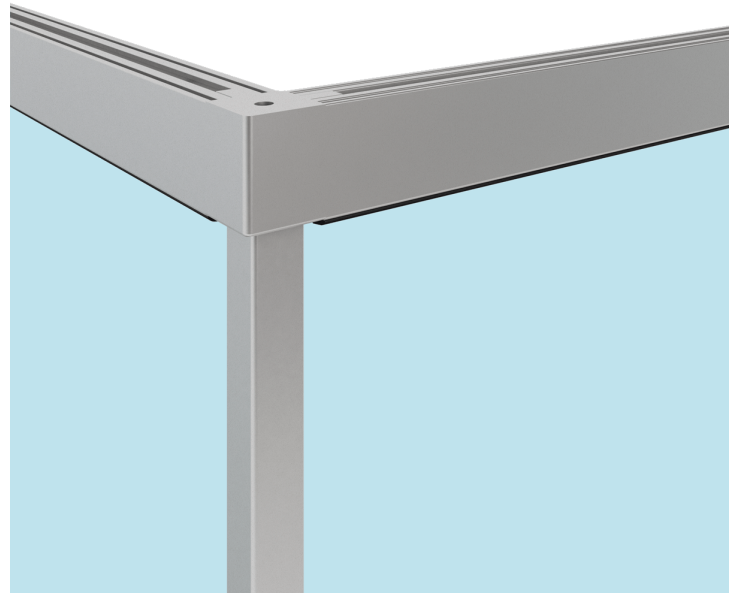

## Vetro Fisso

Systems for fixed glass panels

→|← 8 ÷ 12 mm

## Vetro Fisso

Profiles and accessories for fixed glass panels walls and compartments. Systems for fixed glass panels, with profile (height 27 mm or 30 mm) and profiles with adhesive for glass walls.