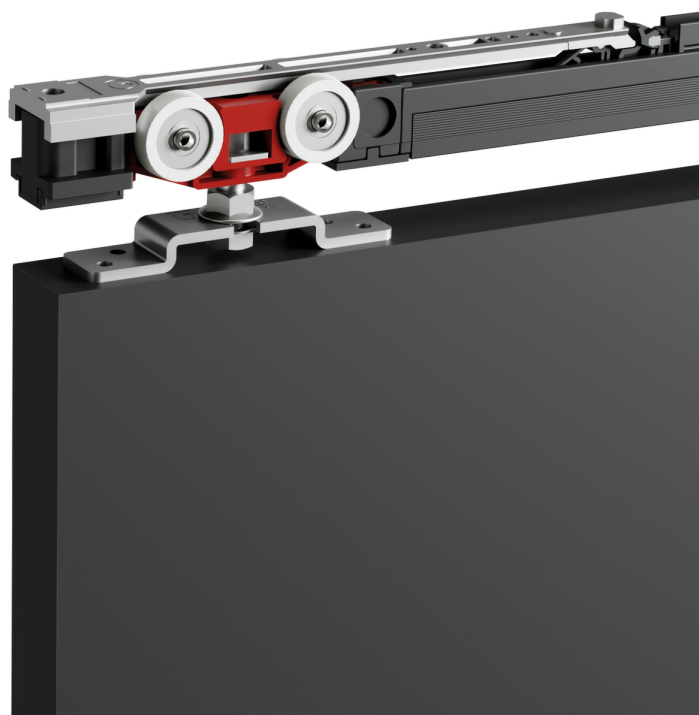

## Classic Fluid

Slides with standard bracket

 650 ÷ 1600 mm

 Max 250 kg

## Classic Fluid

Classic is the standard bracket sliding system for wooden doors, available with Fluid dampers, shock absorber, traditional, oil damper and air damper stoppers. Classic is available with the new Fluid soft closing dampers in order to achieve an optimal braking motion and a noiseless sliding quality for doors of all sizes. Maximum load capacity up to 250 kg.