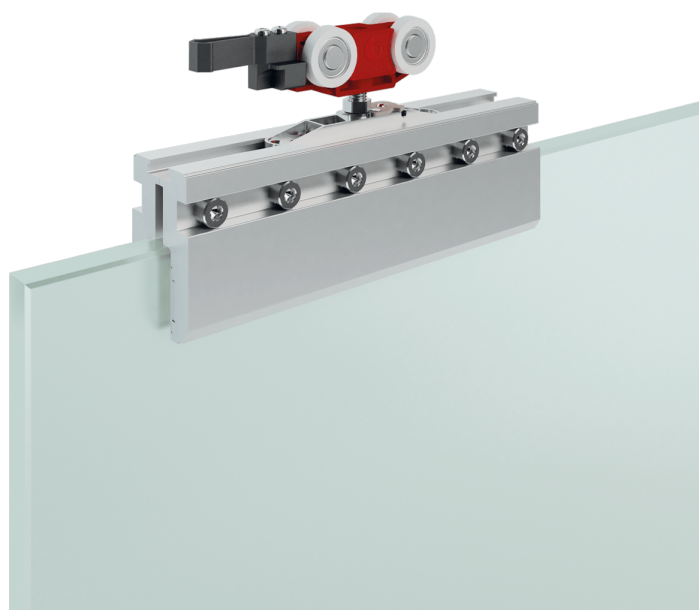

Vetro 74

Accessories for glass doors with safety hole and clamp height 74 mm

 15 ÷ 19,7 mm

 Min 700 mm

 Max 250 kg

Vetro 74

Vetro 74 is the new system of sliding system for glass doors, with a weight up to a maximum of 250 kg and a security hole, suitable for glass with thicknesses up to 19 mm.

The clamp of this system has a height of 74 mm.

Vetro 74 integrates the new sliding trolleys with Fluid technology: the movement turns out to be extremely light, in opening and closing, for a constantly improved user experience.