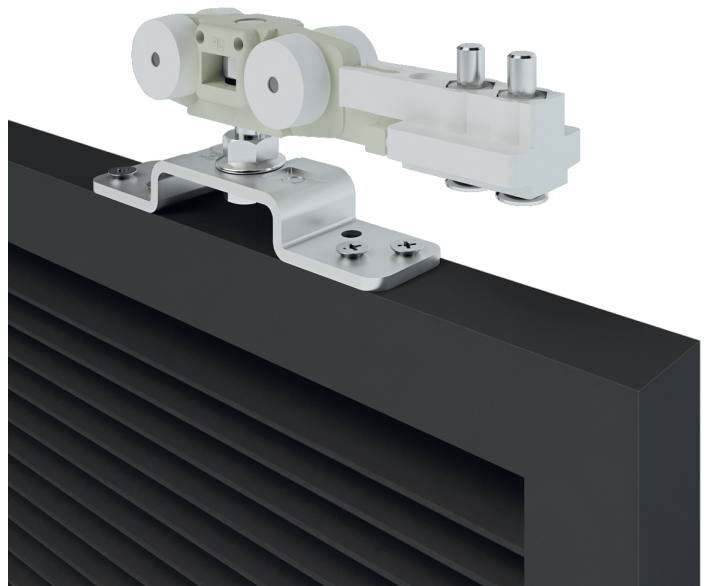

Gelocie Scorrevoli

Accessories for sliding shutters

 50 mm

 Max 80 kg

 Fermi standard

Gelosie Scorrevoli

Gelosie is a system dedicated to external windows shutters. Ideal system for outdoors, thanks to its high resistance to weathering.