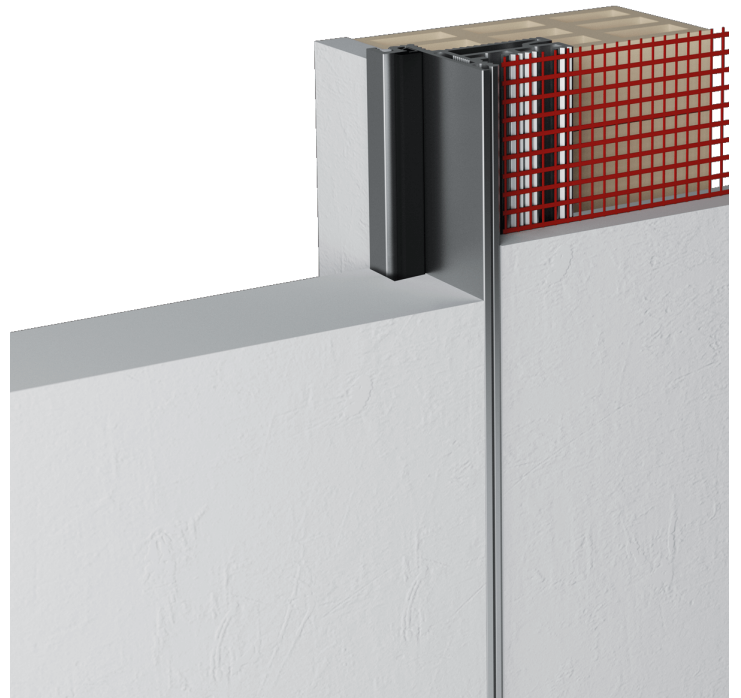

## Fusion

Flush swing wooden door system

 44 ÷ 45 mm

 Max 60 kg

## Fusion

Fusion is the new flush swing wooden door system. The usage of best components allows a quick and easy installation.

Fusion system is suitable to main different models of concealed hinges currently on the market.

Fusion flush swing system is used with wooden doors from 44÷45 mm thickness.

It is possible to supply frames dedicated to standard door sizes. Alternatively, it is possible to realize frames according to special sizes requirements, providing information of height, width and quantity of hinges to use.

Fusion system uses for all versions, the standard "door-catcher" B024020934 ALUTOP XT AGB.