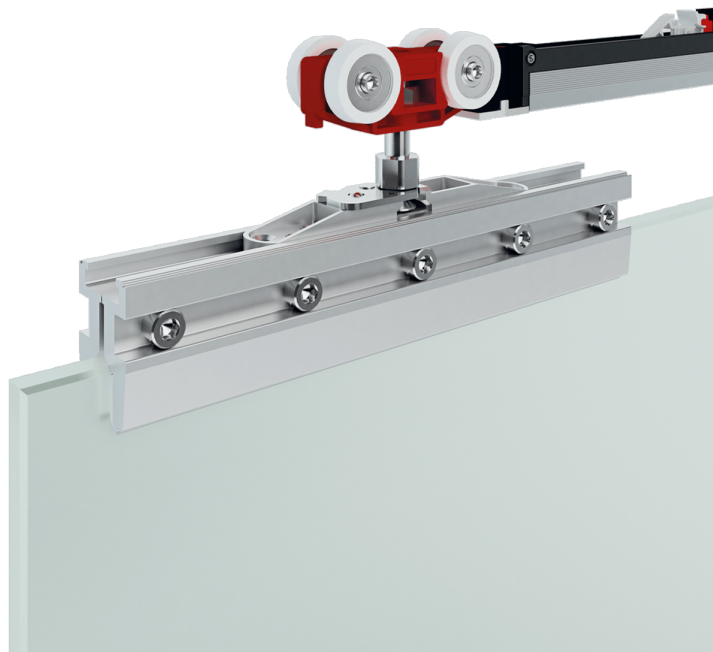

Selfie Vetro

Systems for doors with automatic closure

 8 ÷ 12,7 mm

 650 ÷ 1200 mm

 Max 80 kg

Selfie Vetro

Selfie is the innovative mechanical system for doors with automatic closure, which doesn't require the use of electrical equipment.

Selfie is an innovative system suitable for glass doors with automatic self closing, which does not require any type of electrical equipment.

The system is available with our Vetro 24, Vetro 40 and Pronto systems, which integrate the innovative Fluid technology: the opening and closing movement is even lighter and more smooth, without the need of any kind of effort.

Finally, the Selfie system is available for mounting on counter frames.